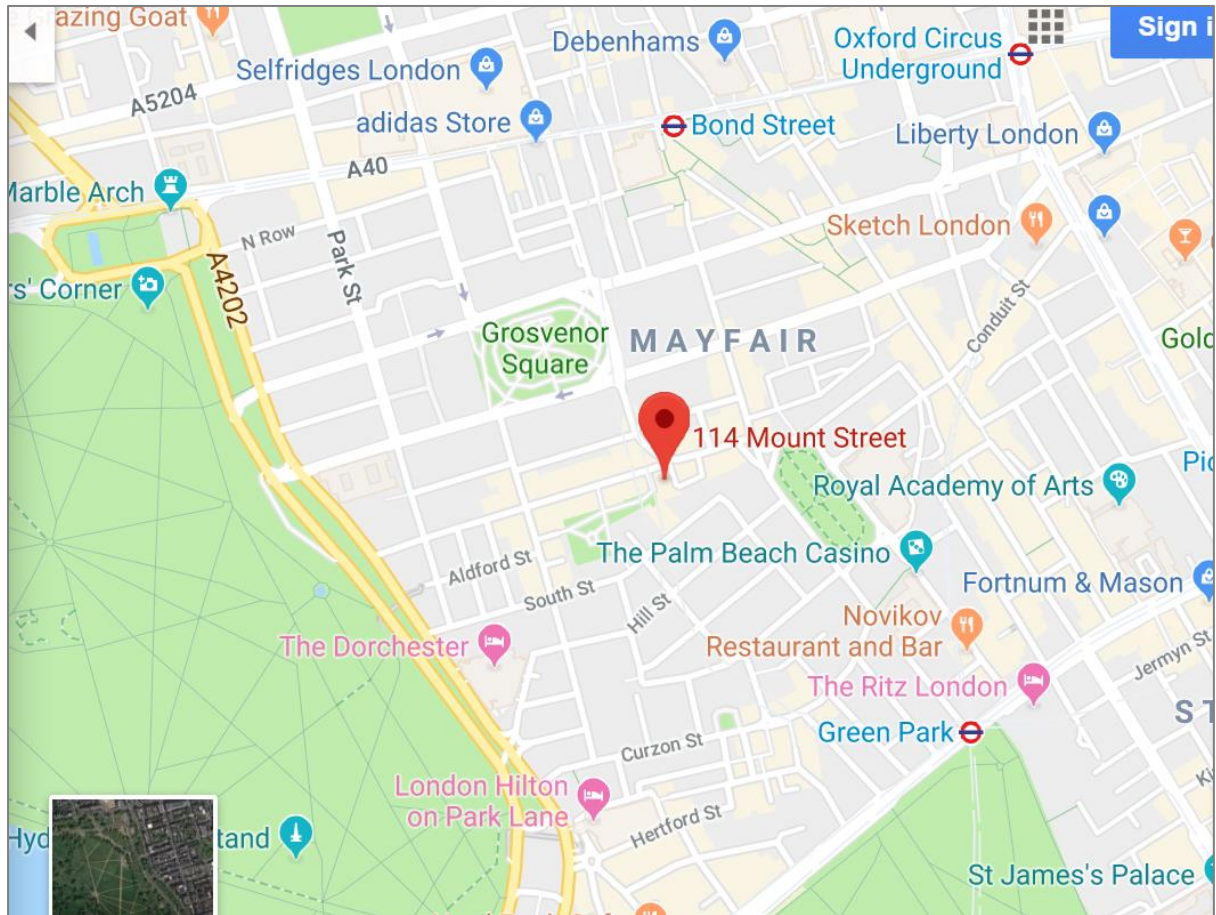

## Jesuit Provincial Curia

114 Mount Street

London W1K 3AH

The nearest underground (tube) stations are Green Park and Bond Street . . .

Enter the black door marked 'Presbytery 114 Mount Street'.

If the inner door is locked, please press the intercom bell and await an answer.