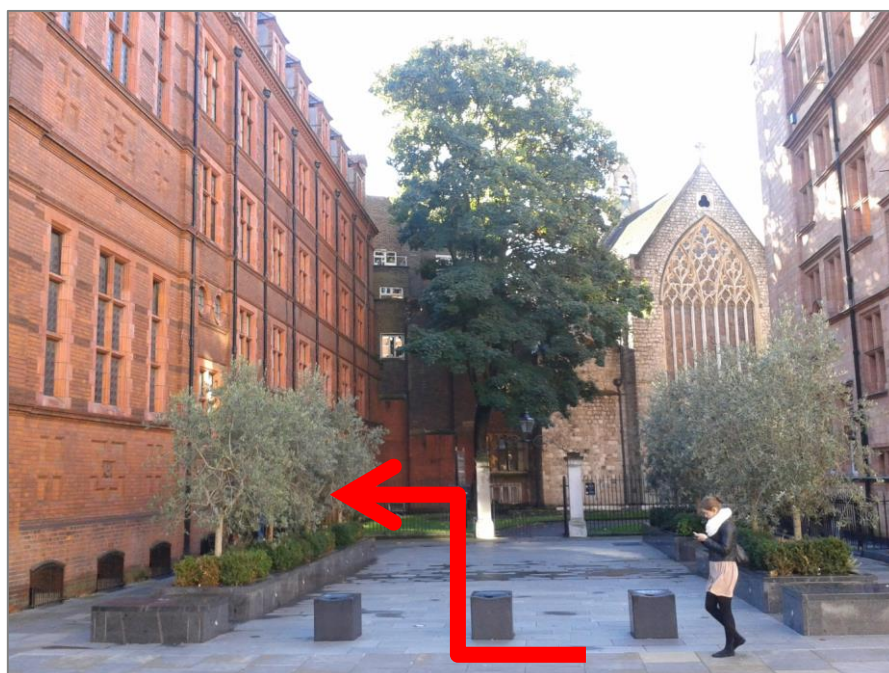

## Jesuit Provincial Curia

114 Mount Street

London W1K 3AH

The nearest underground (tube) stations are Green Park and Bond Street . . .

Enter the black door marked 'Presbytery 114 Mount Street'.

If the inner door is locked, please press the intercom bell and await an answer.